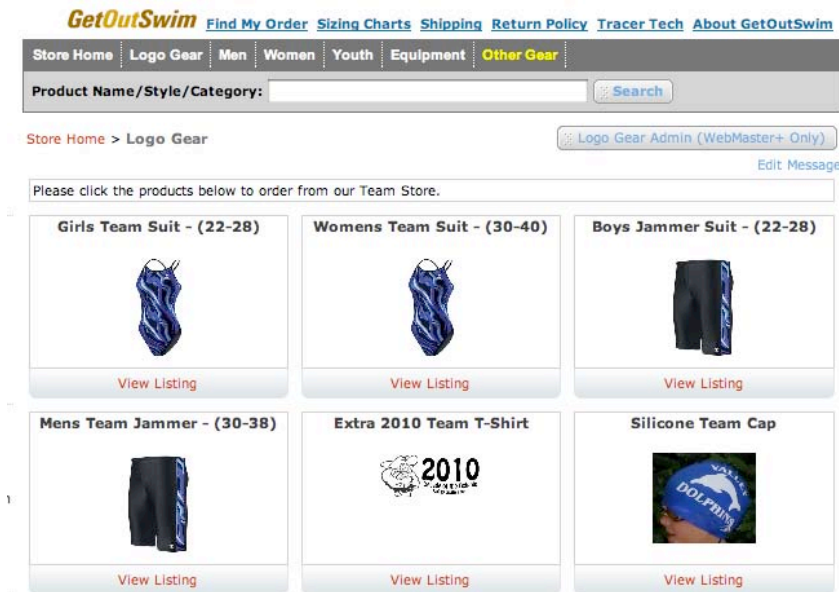

Valley Swim Team Logo Gear Store 2010

Step 1: Click on the "Team Store" button

Step 2: Click on the "Logo Gear" button

Step 3: Click on the item(s) you want to order...

Step 4: Click on the "View Detail" button

Store Home > Logo Gear > Womens Team Suit - (30-40)

Womens Team Suit - (30-40)

Step 5: Select the size need, choose the quantity and...

press the Add to Cart button

My Shopping Cart

Step 6: Click on the "Checkout" button to finish and pay. Or if you need more stuff to order go back through the "Team Store" and "Logo Gear" Links.