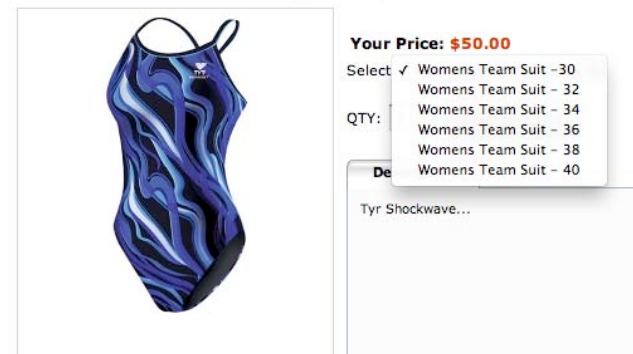

press the Add to Cart button